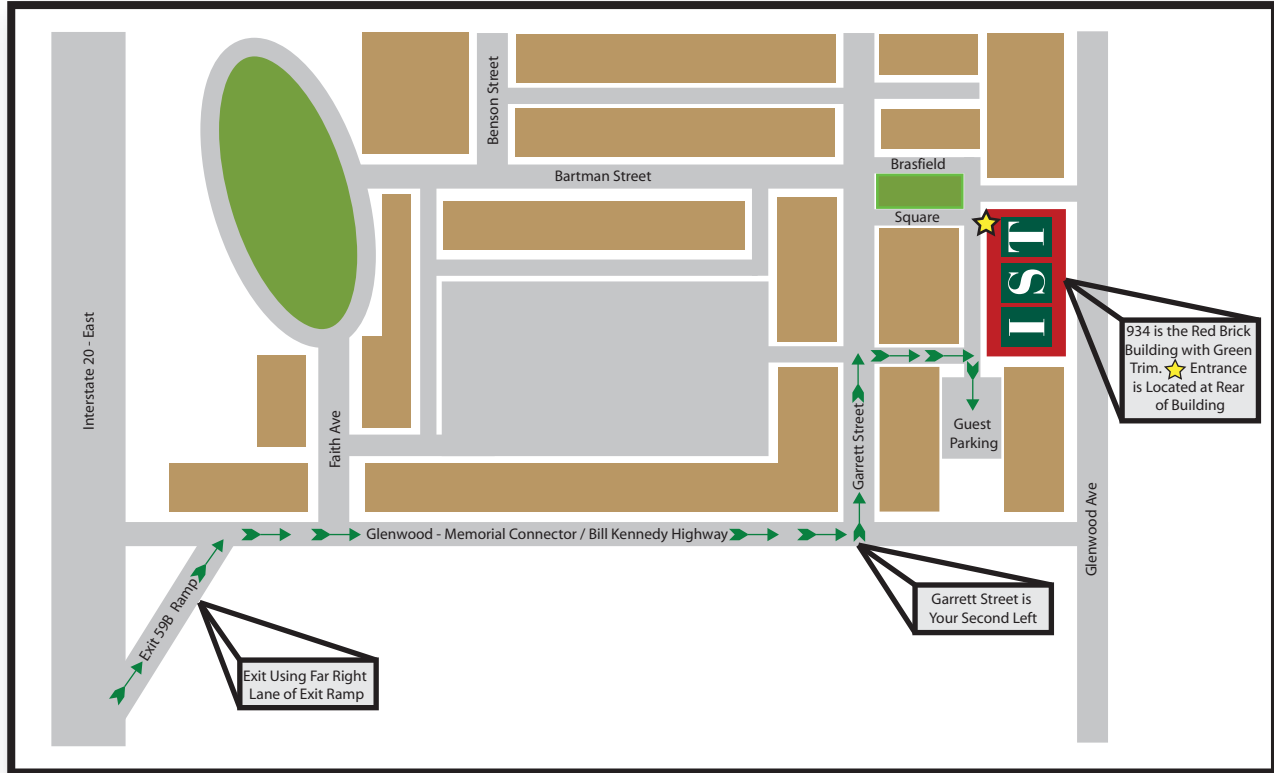

IST Corporate Office Directions

934 Glenwood Avenue
Suite 250
Atlanta, GA 30316

(404) 582-8850 - Phone
(404) 582-8860 - Fax
www.istmanagement.com

Directions to IST Management Services Corporate Office:

Coming from North or South of Downtown area:

75/85 toward Downtown & I-20 then directions below.

Coming from Downtown area or West of Downtown:

Take I-20 East: take Exit 59B (2nd exit past Downtown Connector). Go right at top of ramp onto Glenwood Memorial Connector / Bill Kennedy Highway. Turn left at second street (Garrett Street) into Glenwood Park Community. Turn right at first alley. Guest Parking is located in the lot on right at end of alley. The red brick building with green trim is 934 Glenwood. Entrance is located at rear of building. IST's Corporate office is located on the 2nd floor, Suite 250.

Coming from East of Downtown area:

Take I-20 West: take Exit 59A (Boulevard Ave.). Follow exit and u-turn over 1-20 to head east. Exit at 59B to Glenwood Ave. Go right at top of ramp onto Glenwood Memorial Connector / Bill Kennedy Highway. Turn left at second street (Garrett Street) into Glenwood Park Community. Turn right at first alley. Guest Parking is located in the lot on right at end of alley. The red brick building with green trim is 934 Glenwood. Entrance is located at rear of building. IST's Corporate office is located on the 2nd floor, Suite 250.